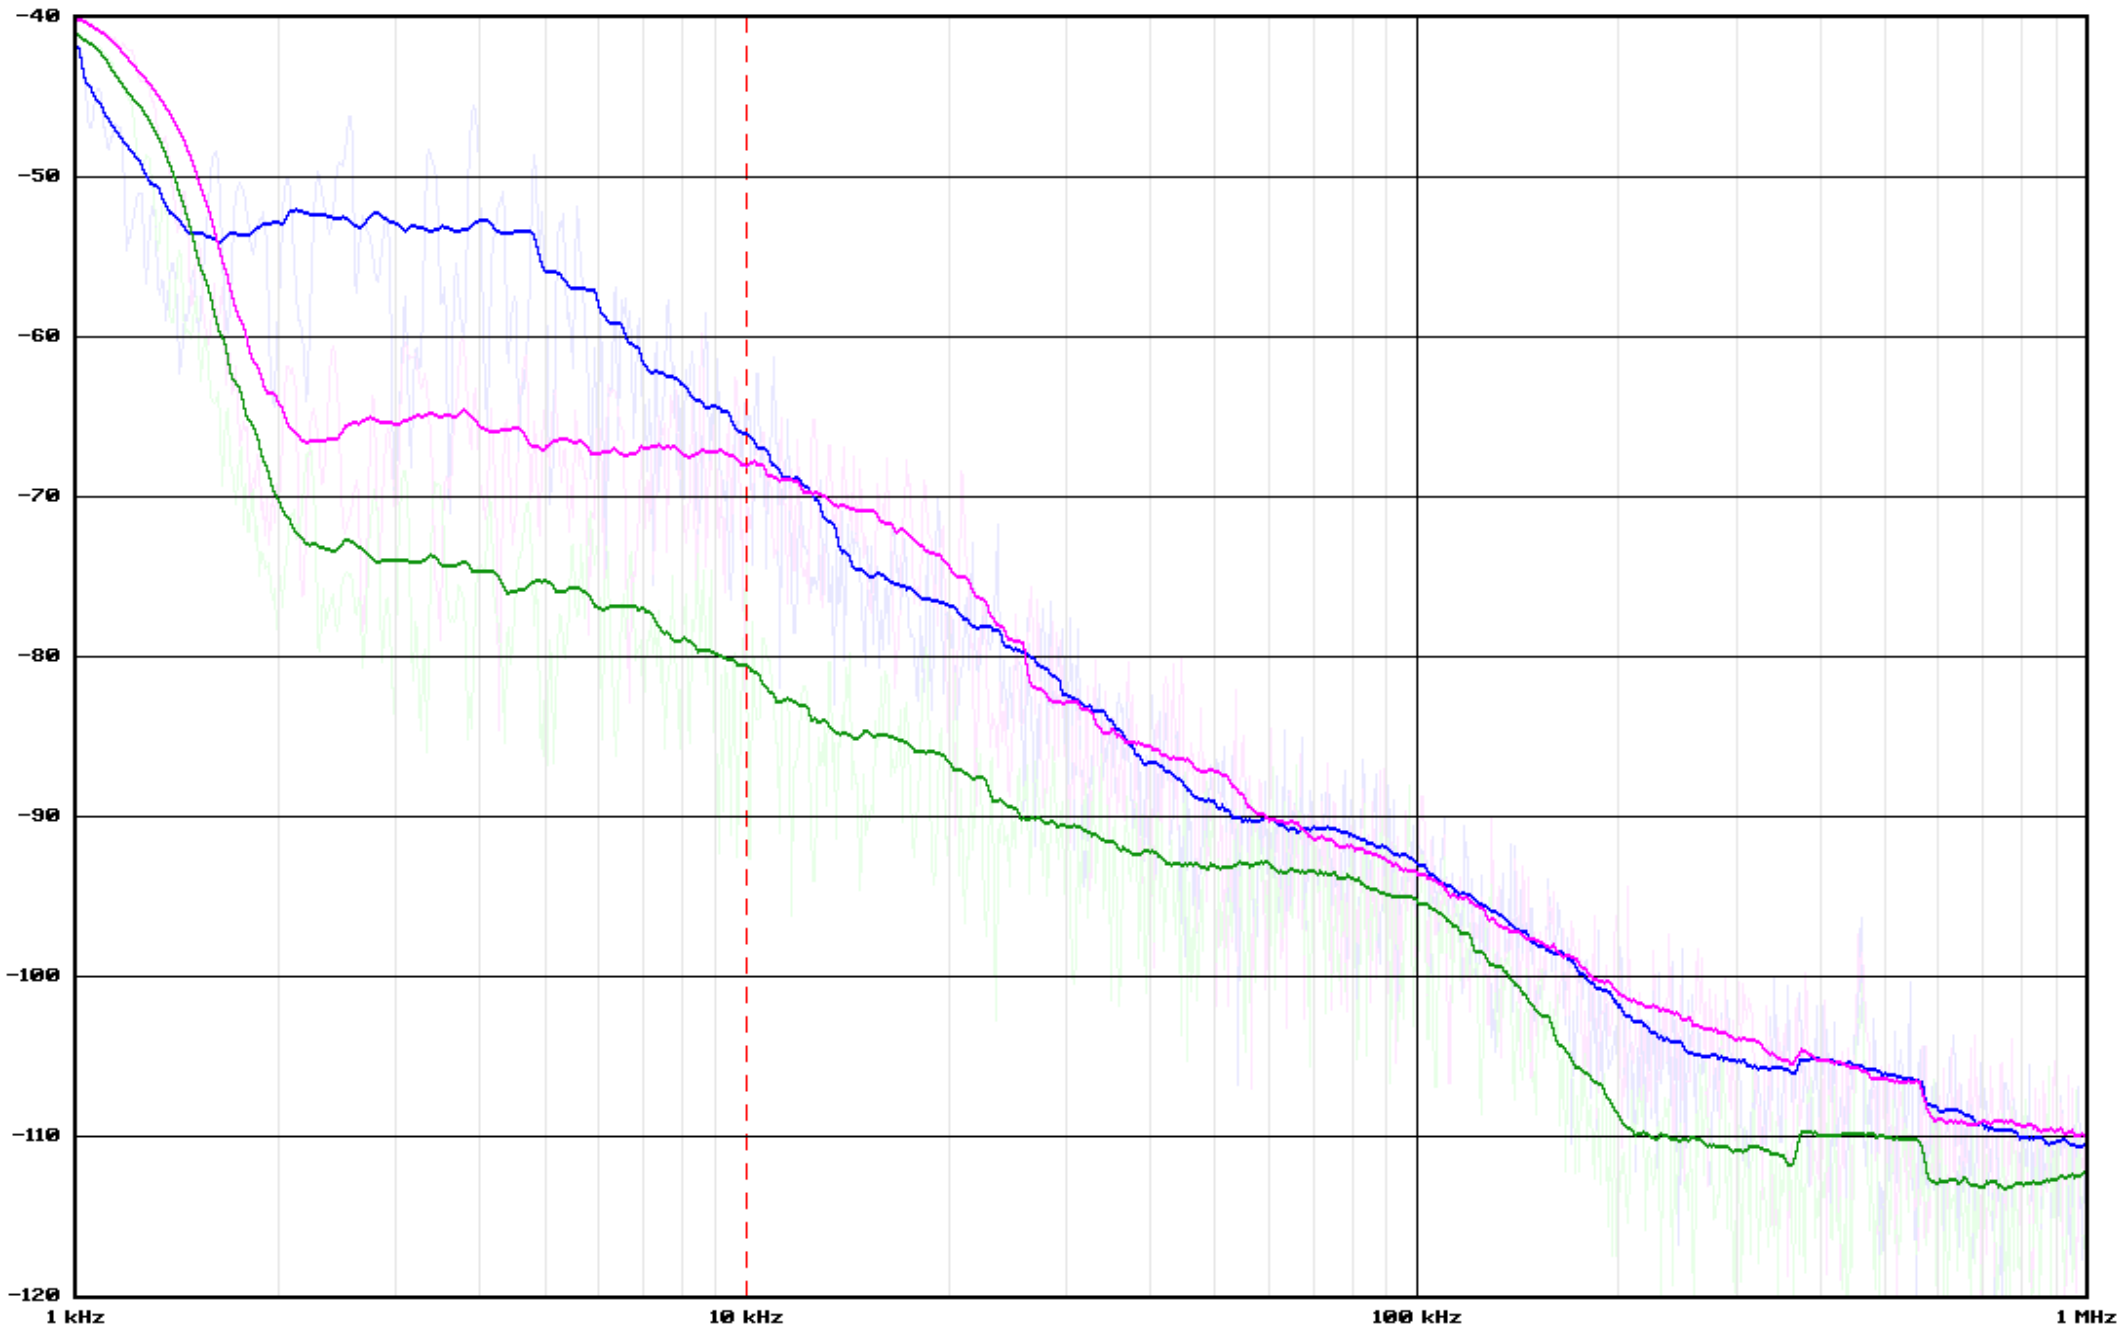

Phase Noise in dBc/Hz

Trace	Carrier Hz	Carrier dBm	dBc/Hz at 10000 Hz	Clip dB	Sweep	Time/Date	Instrument
24C_TX_NORT_orig	24 048 001 000	-8.00	-66.1	20	16s	06.01.2020 00:22:15	ADVANTEST,R3272,0,K04
24C_TX_NORT_mod	24 048 000 000	-9.00	-68.0	20	16s	06.01.2020 00:25:35	ADVANTEST,R3272,0,K04
24C TX 8672A	24 048 000 000	-6.00	-80.6	20	16s	05.01.2020 23:59:48	ADVANTEST,R3272,0,K04