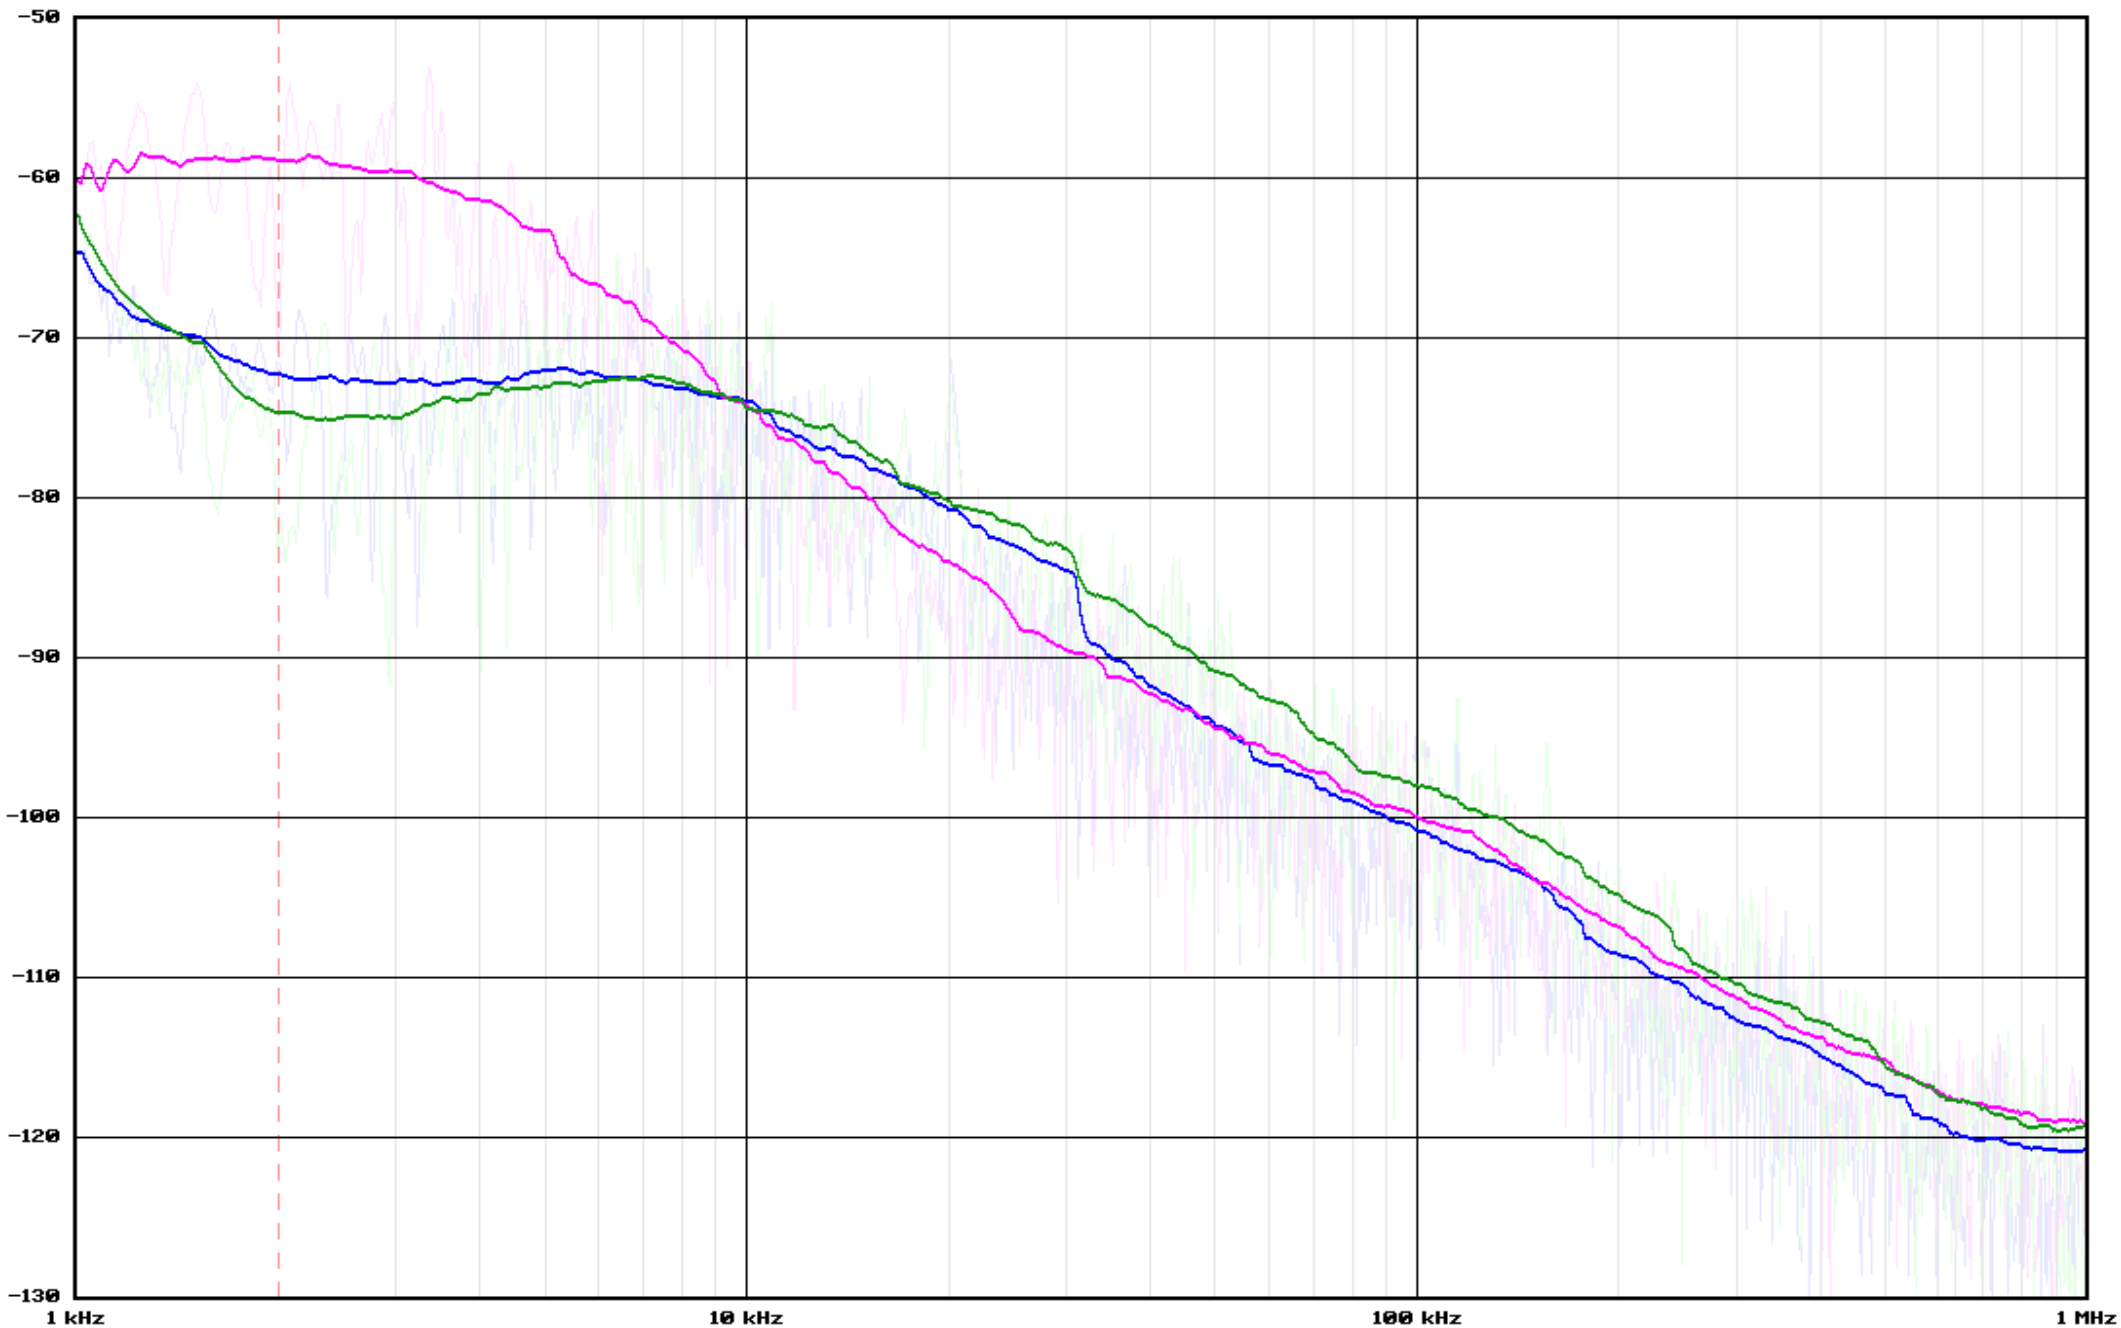

Phase Noise in dBc/Hz

Trace	Carrier Hz	Carrier dBm	dBc/Hz at 2000 Hz	Clip dB	Sweep	Time/Date	Instrument
NORT_mod_alt	11 808 000 000	-5.00	-72.2	10	16s	05.01.2020 11:59:01	ADVANTEST,R3272,0,K04
NORT_orig	11 808 010 390	-6.00	-58.9	20	16s	05.01.2020 13:49:00	ADVANTEST,R3272,0,K04
NORT_mod_neu	11 808 000 000	-5.00	-74.6	10	16s	14.01.2020 19:04:07	ADVANTEST,R3272,0,K04